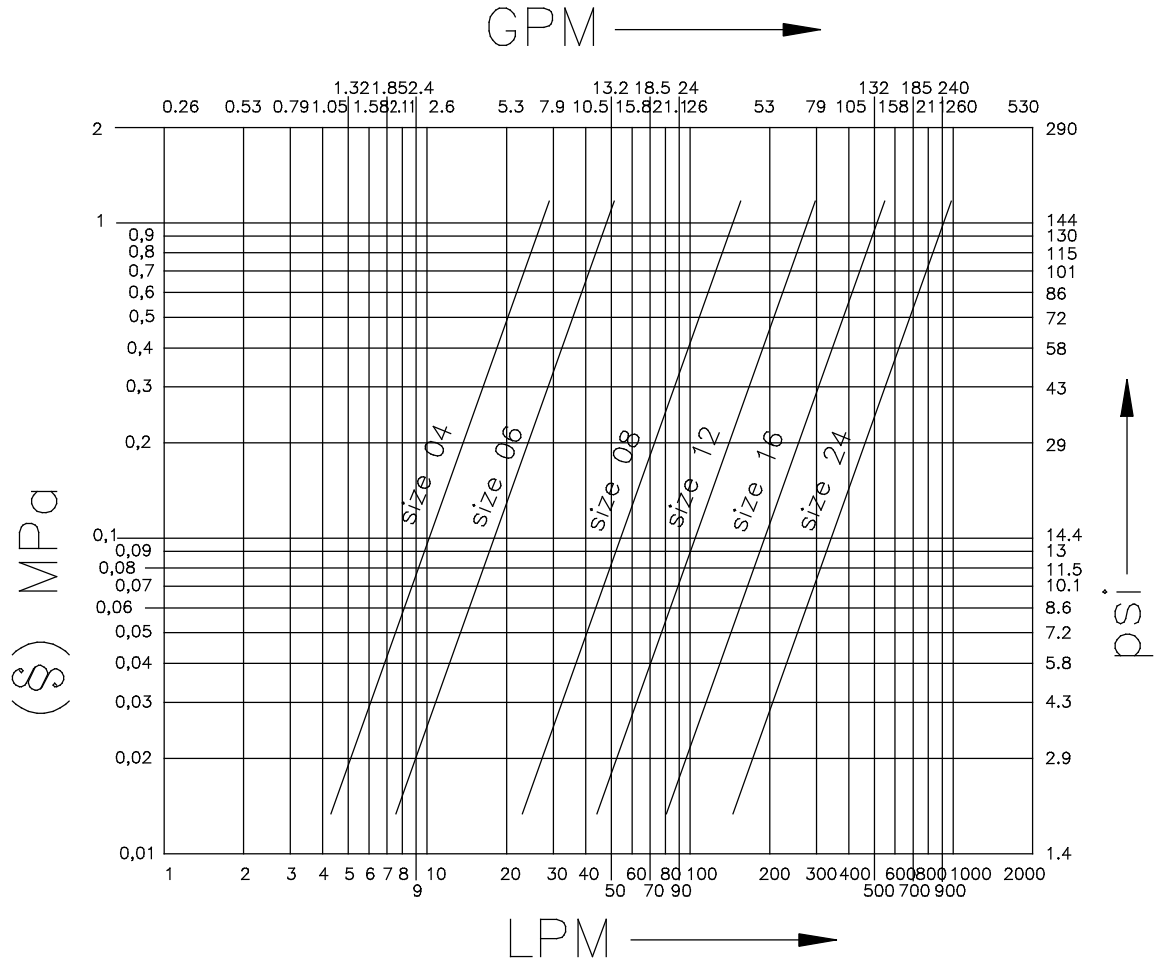

data shown in the diagram are indicative and not binding

CVV

(§) 1 MPa = 10 bar
dash sizes are specified